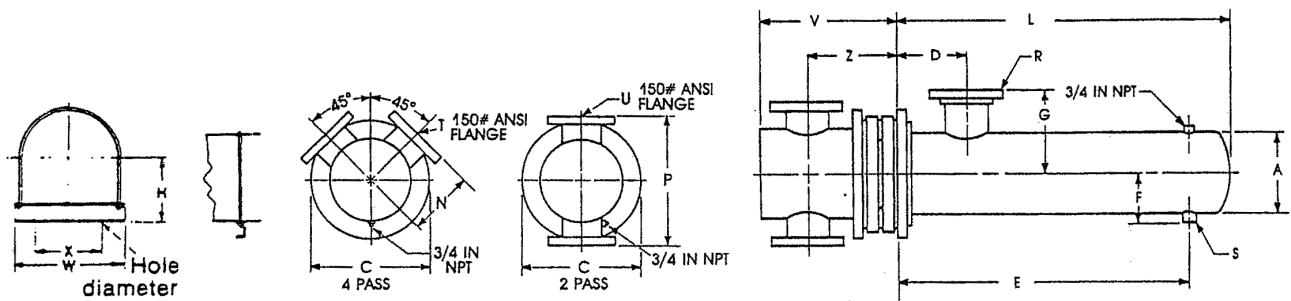

## Double Wall Heat Exchangers

201-073

12" Diameter Steam

SUPERSEDES: NEW

EFFECTIVE: 1/2/91

Job: \_\_\_\_\_

Item No.	Model No.	Pass	GPM Tubes	Temp. In	Temp. Out	Steam Pressure Shell	Pressure Drop Tubes	Velocity Tubes

**SADDLES**  
(Optional)

**DIMENSIONS: 12 Inch Diameter**

Model Number		Fabricated Steel Heads								Dimensions (Inches)								Heating Surface (sq. ft.)	Shipping Weight (lbs.)	
2 Pass    4 Pass		2 Pass				4 Pass				2 and 4 Pass										
P	U	V	Z	N	T	V	Z	A	C	D	E	F	G	L	R	S				
G12206S	G12406S	24	4F	16	11¼	12	3F	16	11½	12¼	19	10	29	8½	11	36¼	4F	1¼T	117.2	589
G12208S	G12408S	24	4F	16	11¼	12	3F	16	11½	12¼	19	10	41	8½	11	48¼	6F	1¼T	158.0	675
G12210S	G12410S	24	4F	16	11¼	12	3F	16	11½	12¼	19	10	53	8½	11	60¼	6F	1½T	199.0	760
G12212S	G12412S	24	4F	16	11¼	12	3F	16	11½	12¼	19	10	65	8½	11	72¼	6F	2T	239.8	851
G12214S	G12414S	24	4F	16	11¼	12	3F	16	11½	12¼	19	10	77	8½	11	84¼	8F	2T	280.6	936
G12216S	G12416S	24	4F	16	11¼	12	3F	16	11½	12¼	19	10	88	9	11	96¼	8F	2½T	321.6	1020
G12218S	G12418S	24	4F	16	11¼	12	3F	16	11½	12¼	19	10	100	9	11	108¼	8F	2½T	362.4	1106
G12220S	G12420S	24	4F	16	11¼	12	3F	16	11½	12¼	19	10	112	9	11	120¼	8F	2½T	403.2	1190

SADDLE DIMENSIONS: H-9¾; W-15½; X-11; Hole Dia.-¾

**MATERIALS OF CONSTRUCTION (Unless otherwise indicated, standard will be furnished.)**

	Standard	Optional
Shell	Steel	304ss
Head	Cast Iron 4"-10" Fabricated Steel 12"	Fabricated Steel, Fabricated 304ss
Tubes	3/4" Double Wall Copper Enhanced Heating Surface	
Tube Sheet	Steel	304ss
Separators	Steel	304ss
Working Pressure	150 PSIG (ASME)	
Maximum Temperature	375°F	
	Visual Leak Detection	