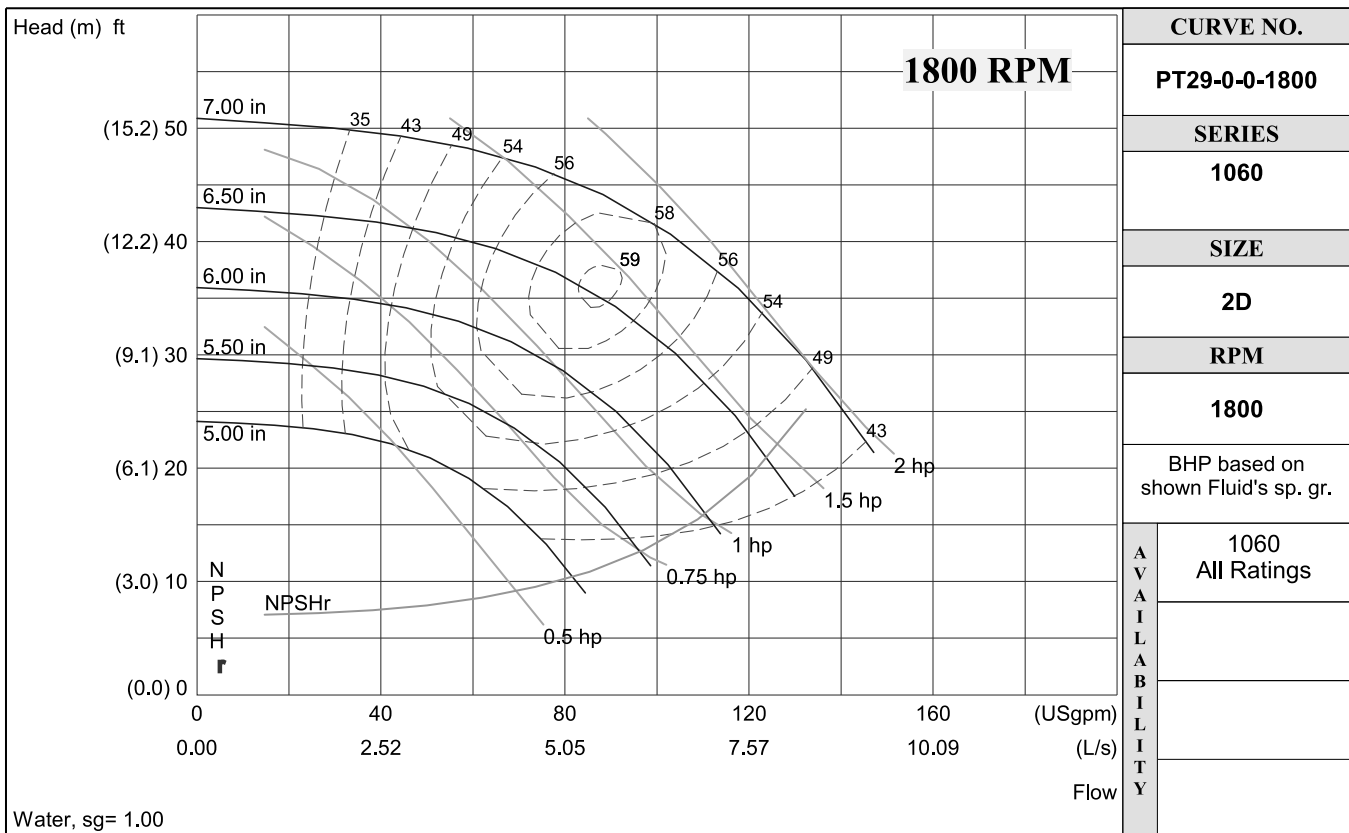

1060 PERFORMANCE CURVES

1060 PERFORMANCE CURVES

S. A. Armstrong Limited
 23 Bertrand Avenue
 Toronto, Ontario
 Canada, M1L 2P3
 T: 416-755-2291
 F: 416-759-9101

Armstrong Pumps Inc.
 93 East Avenue
 North Tonawanda, New York
 U.S.A. 14120-6594
 T: 716-693-8813
 F: 716-693-8970