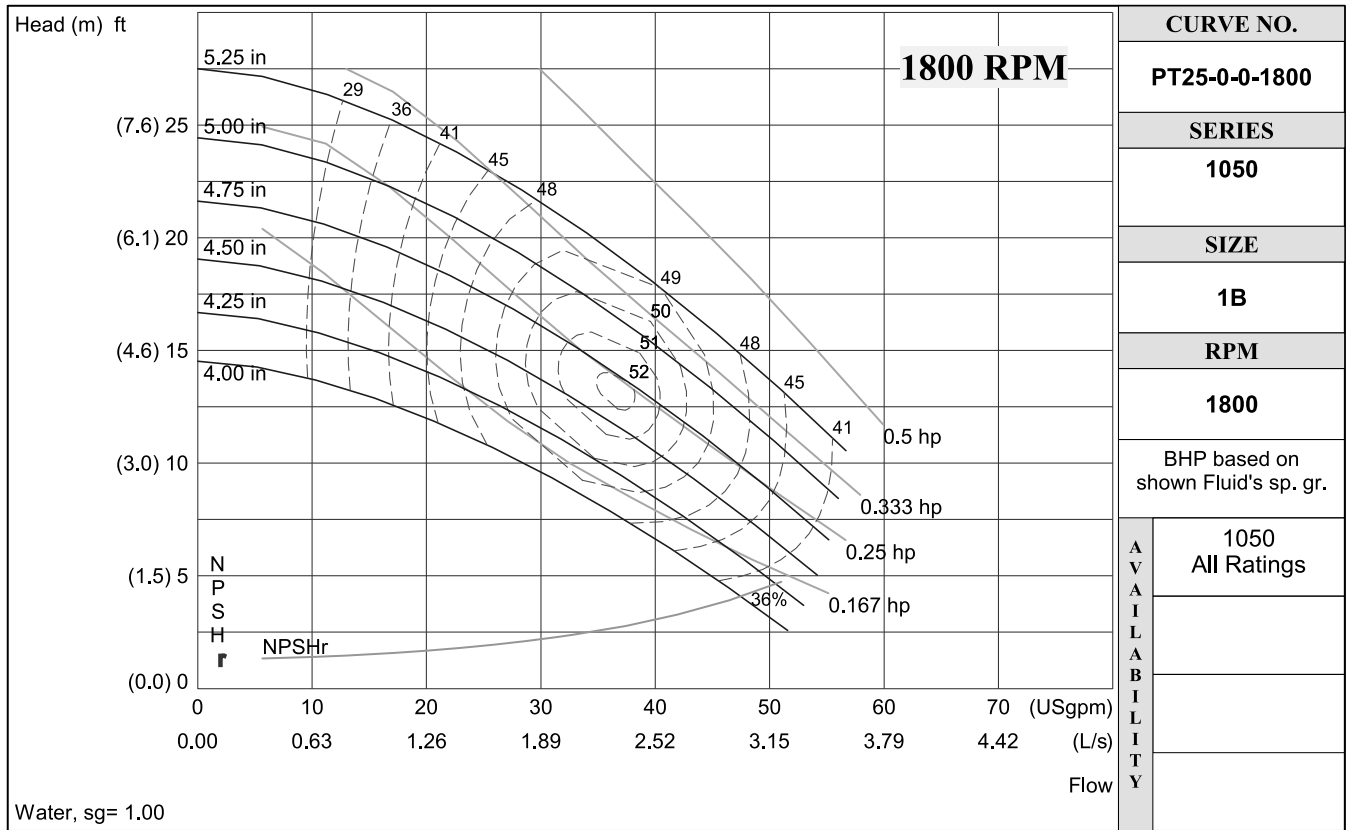

1050 PERFORMANCE CURVES

1050 PERFORMANCE CURVES

S. A. Armstrong Limited
 23 Bertrand Avenue
 Toronto, Ontario
 Canada, M1L 2P3
 T: 416-755-2291
 F: 416-759-9101

Armstrong Pumps Inc.
 93 East Avenue
 North Tonawanda, New York
 U.S.A. 14120-6594
 T: 716-693-8813
 F: 716-693-8970