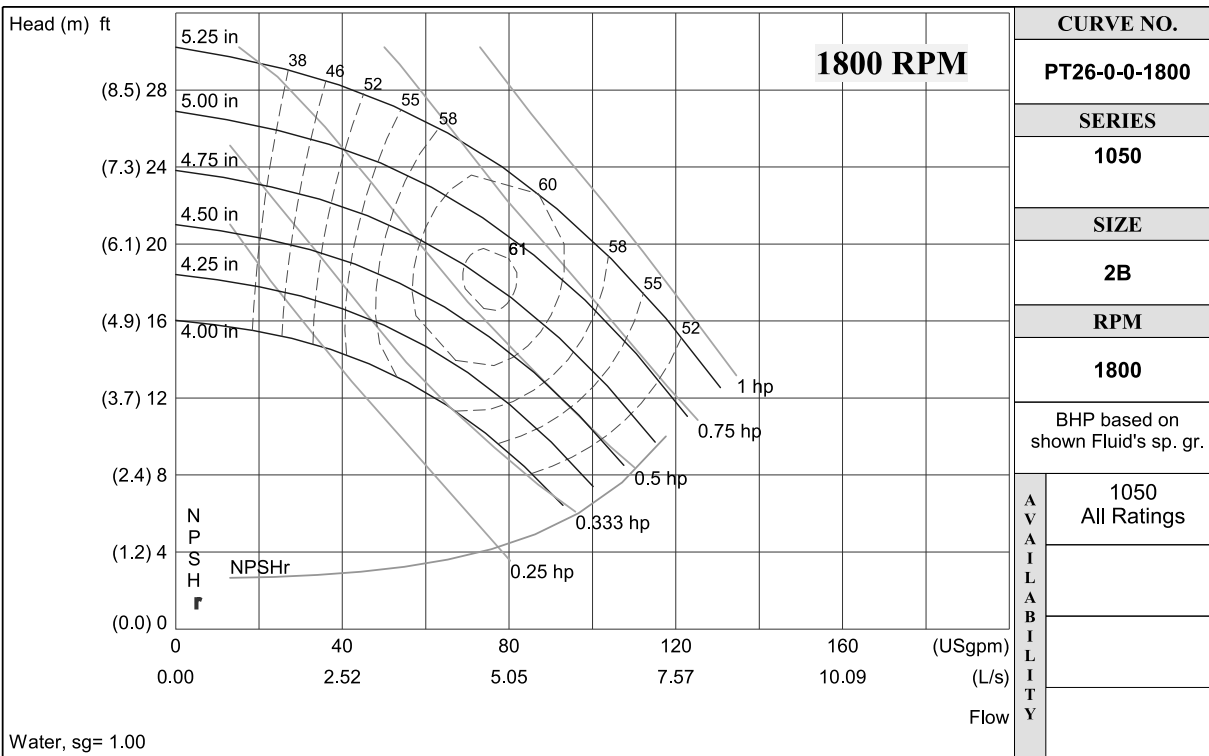

1050 PERFORMANCE CURVES

1050 PERFORMANCE CURVES

S. A. Armstrong Limited
 23 Bertrand Avenue
 Toronto, Ontario
 Canada, M1L 2P3
 T: 416-755-2291
 F: 416-759-9101

Armstrong Pumps Inc.
 93 East Avenue
 North Tonawanda, New York
 U.S.A. 14120-6594
 T: 716-693-8813
 F: 716-693-8970