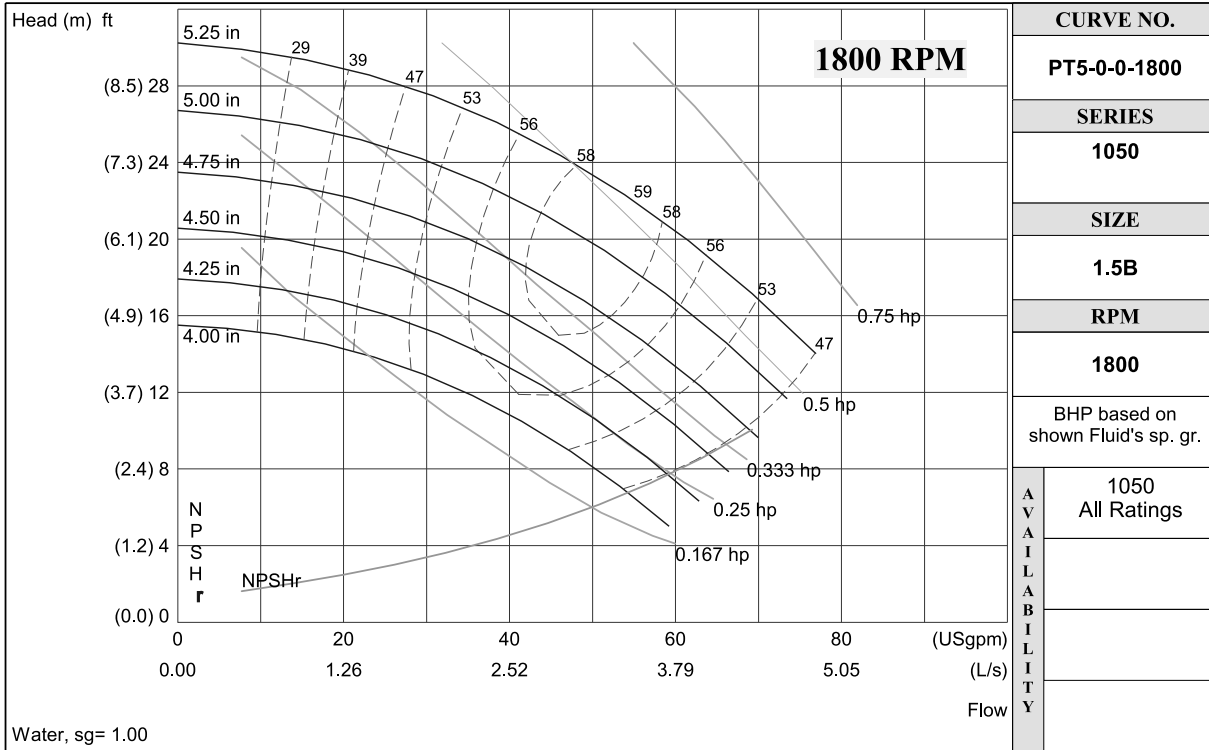

1050 PERFORMANCE CURVES

1050 PERFORMANCE CURVES

S. A. Armstrong Limited
 23 Bertrand Avenue
 Toronto, Ontario
 Canada, M1L 2P3
 T: 416-755-2291
 F: 416-759-9101

Armstrong Pumps Inc.
 93 East Avenue
 North Tonawanda, New York
 U.S.A. 14120-6594
 T: 716-693-8813
 F: 716-693-8970