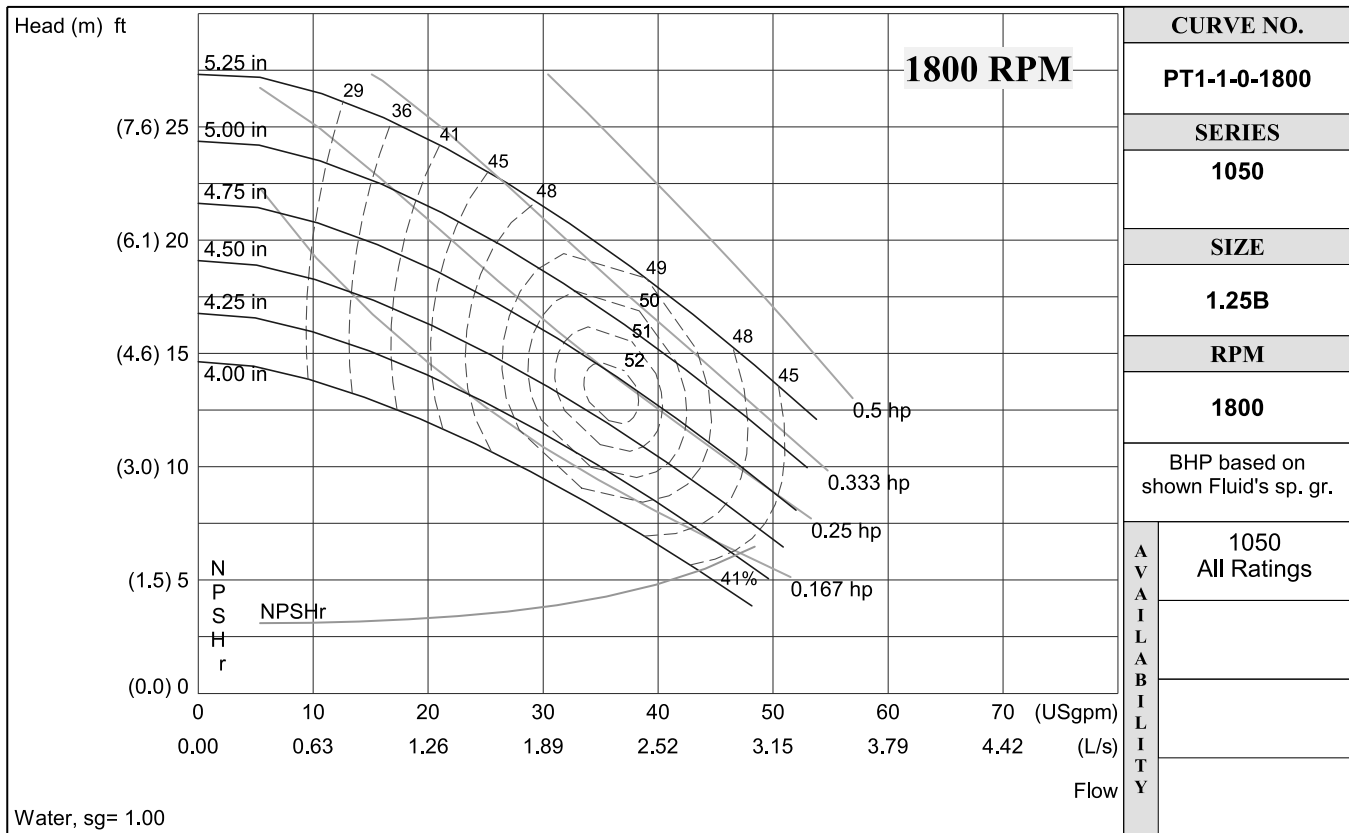

1050 PERFORMANCE CURVES

1050 PERFORMANCE CURVES

S. A. Armstrong Limited
 23 Bertrand Avenue
 Toronto, Ontario
 Canada, M1L 2P3
 T: 416-755-2291
 F: 416-759-9101

Armstrong Pumps Inc.
 93 East Avenue
 North Tonawanda, New York
 U.S.A. 14120-6594
 T: 716-693-8813
 F: 716-693-8970